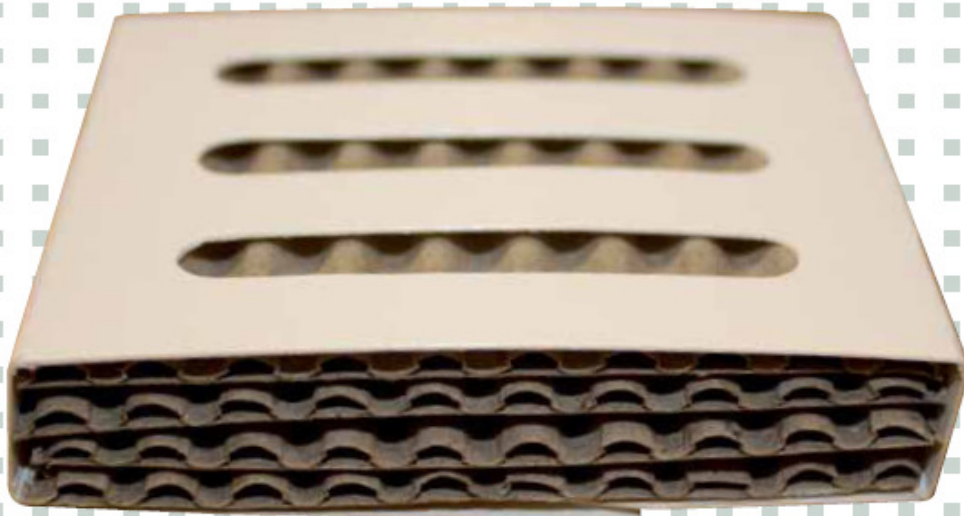

Killgerm
www.killgerm.com

KILLGERM BEDBUG MONITOR

The Bedbug Monitor is a passive trap that allows continuous monitoring for bedbug activity. It provides an attractive harbourage for bedbugs, whilst being discreet for installation in bedrooms.

The trap consists of four pieces of corrugated card, presented in such a way as to facilitate the entry of bedbugs. The white outer case

is particularly appropriate for a trap of this type as 'blood spots', frequently produced by bedbugs, can easily be identified on the white surface of the outer case. It is recommended that the Bedbug Monitor is placed in areas where bedbugs are likely to be present, such as behind bed headboards, on the sides of mattresses, underneath beds, behind bedside cabinets etc.