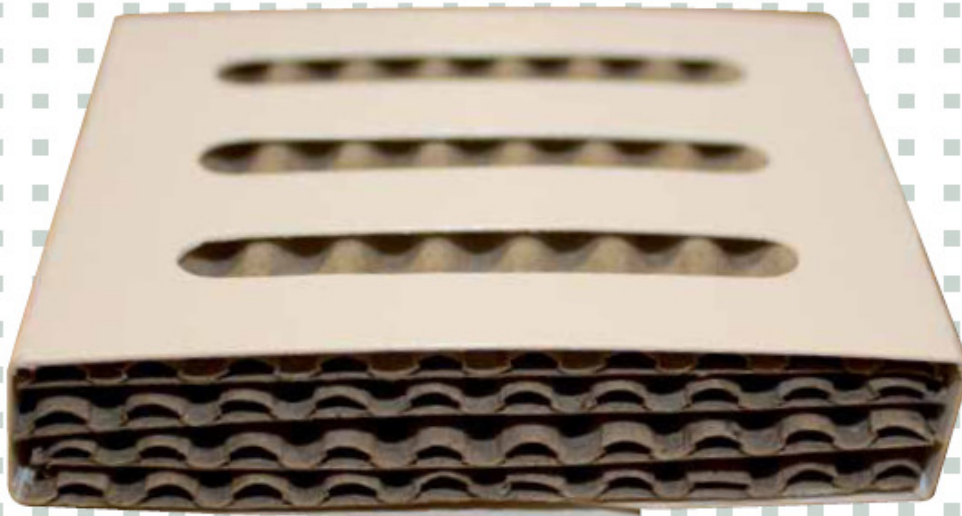

Killgerm
www.killgerm.com

KILLGERM BEDBUG MONITOR

The Bedbug Monitor is a passive trap that allows continuous monitoring for bedbug activity. It provides an attractive harbourage for bedbugs, whilst being discreet for installation in bedrooms.

The trap consists of four pieces of corrugated card, presented in such a way as to facilitate the entry of bedbugs. The white outer case

is particularly appropriate for a trap of this type as 'blood spots', frequently produced by bedbugs, can easily be identified on the white surface of the outer case. It is recommended that the Bedbug Monitor is placed in areas where bedbugs are likely to be present, such as behind bed headboards, on the sides of mattresses, underneath beds, behind bedside cabinets etc.